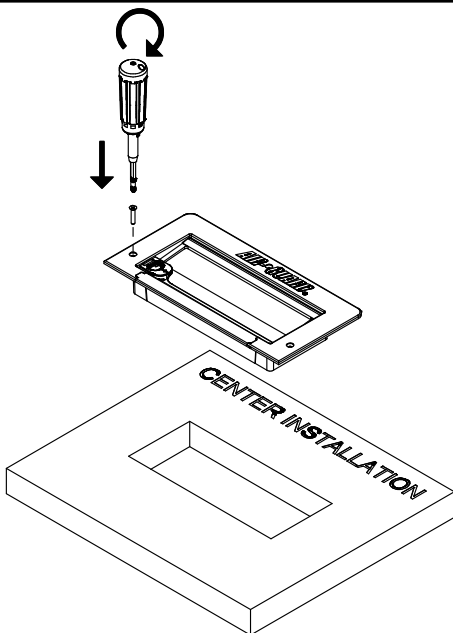

FLUSH MOUNT AIR GUARD PN 116-800-001

1

MARK CUTOUT LOCATION ON ACCESS FLOOR PANEL.
(SEE TEMPLATE ON BACK)

2

CUT ACCESS FLOOR PANEL WITH MANUFACTURERS
RECOMMENDED METHOD. BE SURE TO FOLLOW ALL
RECOMMENDED SAFETY PROCEDURES.

3

4

5

6

REMOVABLE BRUSH FEATURE ALLOWS
PANEL REMOVAL WITHOUT "TRAPPING" CABLES.

FLUSH MOUNT AIR GUARD PN 116-800-001

10.50
[267]

5.25
[133]
EDGE INSTALLATION
TEMPLATE