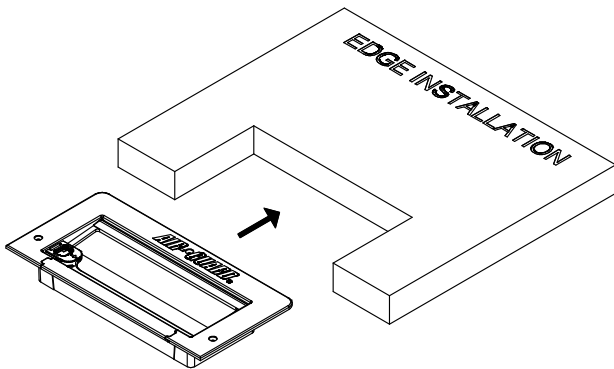

FLUSH MOUNT AIR GUARD PN 116-800-001

1

MARK CUTOUT LOCATION ON ACCESS FLOOR PANEL.
(SEE TEMPLATE ON BACK)

2

CUT ACCESS FLOOR PANEL WITH MANUFACTURERS
RECOMMENDED METHOD. BE SURE TO FOLLOW ALL
RECOMMENDED SAFETY PROCEDURES.

3

4

5

6

REMOVABLE BRUSH FEATURE ALLOWS
PANEL REMOVAL WITHOUT "TRAPPING" CABLES.

FLUSH MOUNT AIR GUARD PN 116-800-001

10.50
[267]

5.25
[133]
EDGE INSTALLATION
TEMPLATE