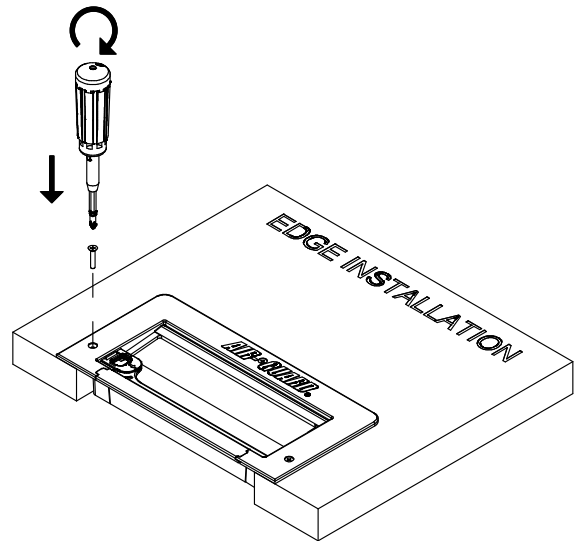

FLUSH MOUNT AIR GUARD PN 116-800-001

1

MARK CUTOUT LOCATION ON ACCESS FLOOR PANEL.
(SEE TEMPLATE ON BACK)

2

CUT ACCESS FLOOR PANEL WITH MANUFACTURERS
RECOMMENDED METHOD. BE SURE TO FOLLOW ALL
RECOMMENDED SAFETY PROCEDURES.

3

4

5

6

REMOVABLE BRUSH FEATURE ALLOWS
PANEL REMOVAL WITHOUT "TRAPPING" CABLES.

FLUSH MOUNT AIR GUARD PN 116-800-001

10.50
[267]

5.25
[133]
EDGE INSTALLATION
TEMPLATE