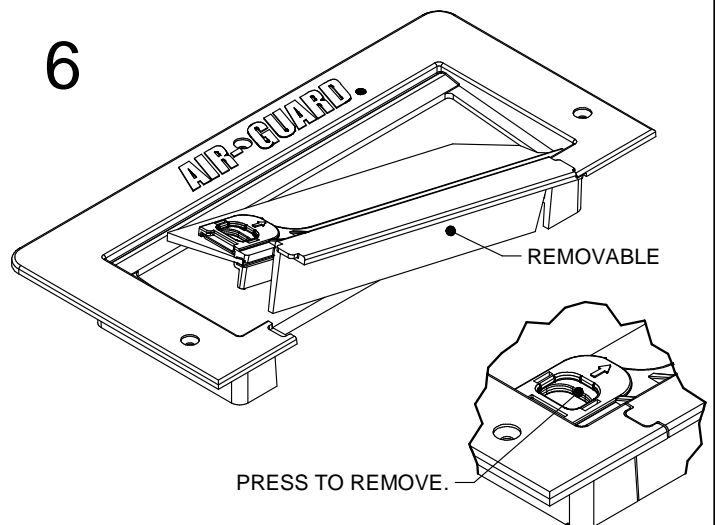

FLUSH MOUNT AIR GUARD PN 116-800-001

1

MARK CUTOUT LOCATION ON ACCESS FLOOR PANEL.
(SEE TEMPLATE ON BACK)

2

CUT ACCESS FLOOR PANEL WITH MANUFACTURERS
RECOMMENDED METHOD. BE SURE TO FOLLOW ALL
RECOMMENDED SAFETY PROCEDURES.

3

4

5

6

REMOVABLE BRUSH FEATURE ALLOWS
PANEL REMOVAL WITHOUT "TRAPPING" CABLES.

FLUSH MOUNT AIR GUARD PN 116-800-001

10.50
[267]

5.25
[133]
EDGE INSTALLATION
TEMPLATE