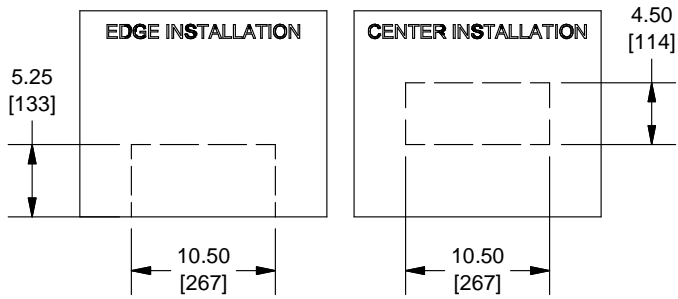

FLUSH MOUNT AIR GUARD PN 116-800-001

1

MARK CUTOUT LOCATION ON ACCESS FLOOR PANEL.
(SEE TEMPLATE ON BACK)

2

CUT ACCESS FLOOR PANEL WITH MANUFACTURERS
RECOMMENDED METHOD. BE SURE TO FOLLOW ALL
RECOMMENDED SAFETY PROCEDURES.

3

4

5

6

REMOVABLE BRUSH FEATURE ALLOWS
PANEL REMOVAL WITHOUT "TRAPPING" CABLES.

FLUSH MOUNT AIR GUARD PN 116-800-001

10.50
[267]

5.25
[133]
EDGE INSTALLATION
TEMPLATE